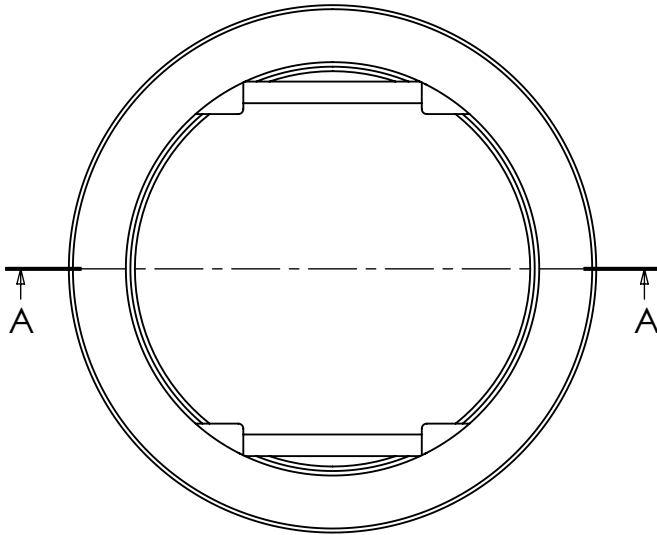

LIPUMAX RISER TUBE PART NUMBER 142350

TOP VIEW

ISOMETRIC VIEW

SECTION A-A

WEIGHT = 22kg

©2016 COPYRIGHT ACO POLYCRETE PTY LTD.

SALES ILLUSTRATION

REF. No.
16-50