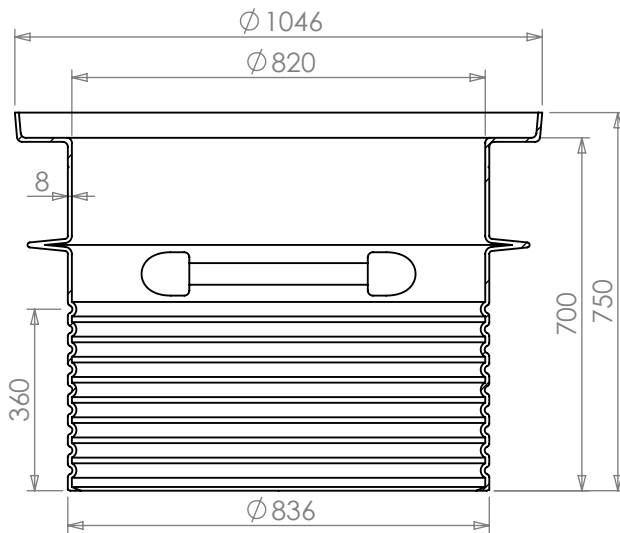

LIPUMAX RISER TUBE PART NUMBER 142350

TOP VIEW

ISOMETRIC VIEW

SECTION A-A

WEIGHT = 22kg

©2016 COPYRIGHT ACO POLYCRETE PTY LTD.

SALES ILLUSTRATION

REF. No.
16-50