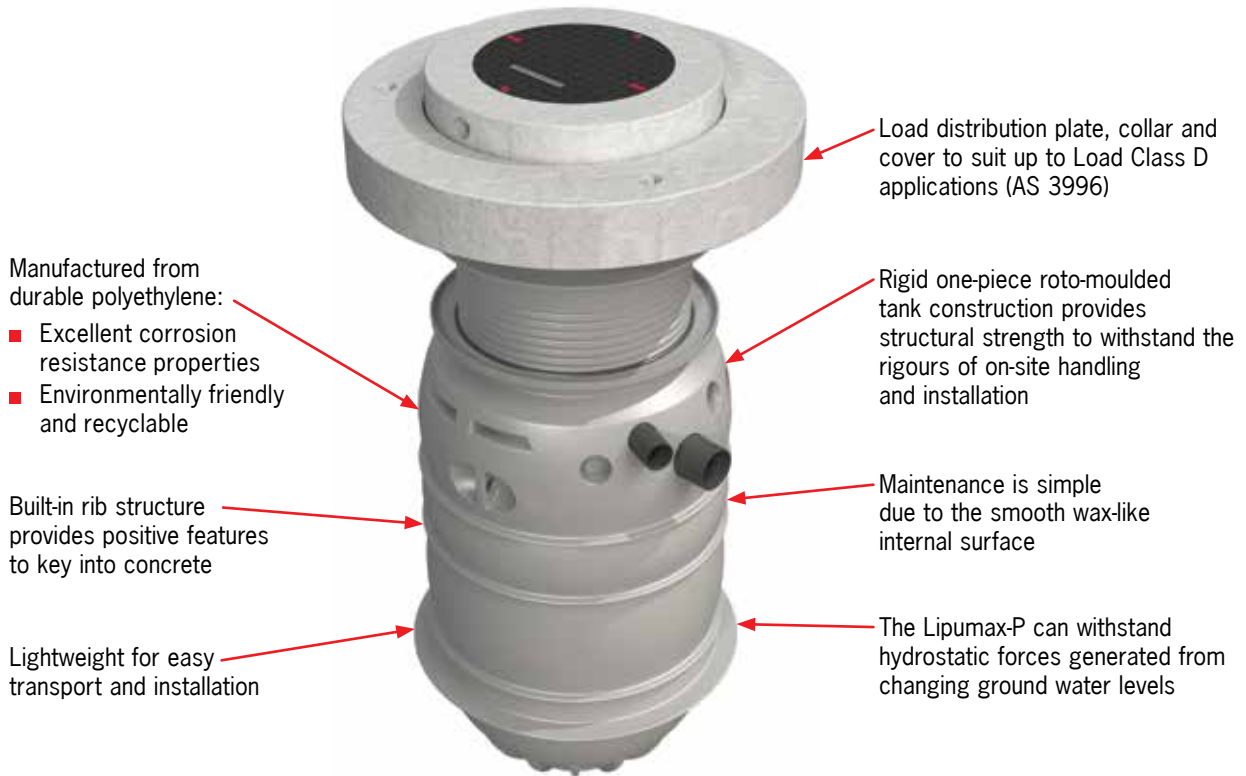

Product Data Sheet

ACO PASSAVANT

Sydney Water approved product

EcoJet above ground separator

Product Table

Part No.	Description
142090	EcoJet NS 5.5 /1000L capacity
142091	EcoJet NS 7 /1500L capacity
142093	EcoJet NS 10 /2000L capacity

Visit the Sydney Water website at:

<http://www.sydneywater.com.au/SW/your-business/managing-trade-wastewater/grease-traps-and-treatment-equipment/listed-pre-treatment/index.htm>

For more information on Lipumax collars and covers, refer to Product Data Sheet No.: PDS201405

www.acopassavant.com.au

Sydney Water approved product

Lipumax-P below ground grease separator

Product Table

Part No.	Description
142095	Lipumax-P NS 4/1000L
142096	Lipumax-P NS 7/1500L
142098	Lipumax-P NS 10/2000L