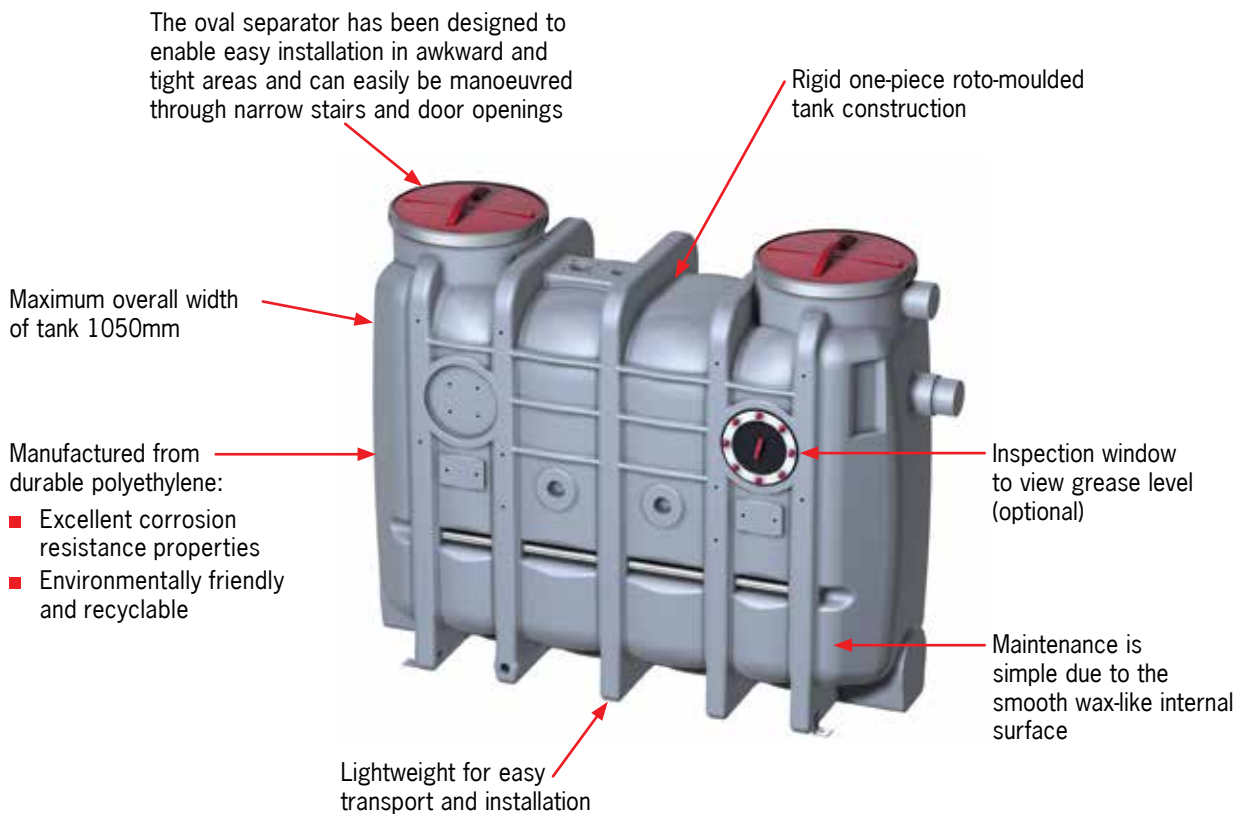

Product Data Sheet

ACO PASSAVANT

Sydney Water approved product

EcoJet above ground separator

Product Table

Part No.	Description
142090	EcoJet NS 5.5 /1000L capacity
142091	EcoJet NS 7 /1500L capacity
142093	EcoJet NS 10 /2000L capacity

Visit the Sydney Water website at:

<http://www.sydneywater.com.au/SW/your-business/managing-trade-wastewater/grease-traps-and-treatment-equipment/listed-pre-treatment/index.htm>

For more information on Lipumax collars and covers, refer to Product Data Sheet No.: PDS201405

www.acopassavant.com.au

Sydney Water approved product

Lipumax-P below ground grease separator

Product Table

Part No.	Description
142095	Lipumax-P NS 4/1000L
142096	Lipumax-P NS 7/1500L
142098	Lipumax-P NS 10/2000L